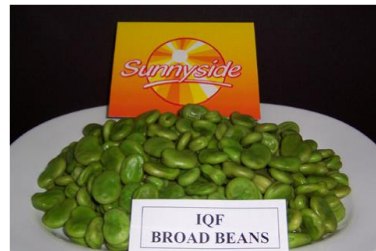

Sunnyside Premium Frozen Vegetable Range

Available now from Metropolitan Foods

SIMPED FOODS

Soya Bean (Edamame skin off) 1kg

Broad Beans 1kg

FRBRBE

Rhubarb Pieces Frozen 1kg

FRRU1